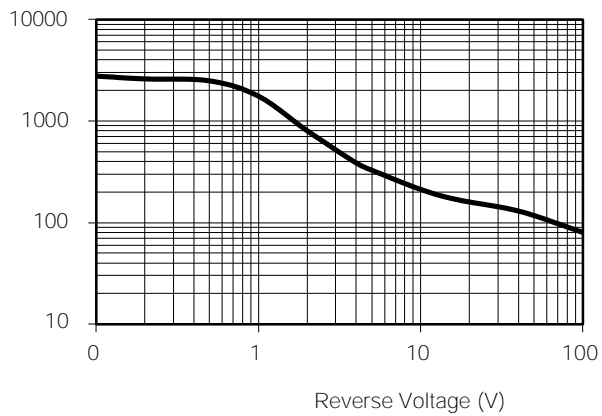

Features

DO-201AD
TSA /

Applications

Maximum ratings and electrical characteristics (T_J = 25°C unless otherwise noted)

RATINGS AND CHARACTERISTICS CURVES

PACKAGE OUTLINE DIMENSIONS

DO-201AD

				C	
				1.4	
				1.1	
				5.1	