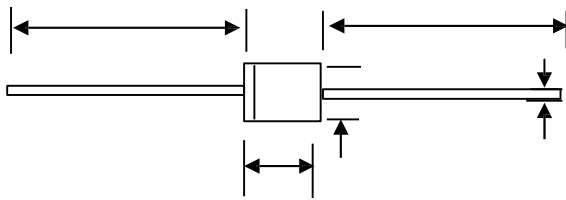

Features

DO-201AD
TSA /

Applications

Maximum ratings and electrical characteristics (T_J = 25°C unless otherwise noted)

RATINGS AND CHARACTERISTICS CURVES

PACKAGE OUTLINE DIMENSIONS

DO-201AD

				C	
				1.4	
				1.1	
				5.1	