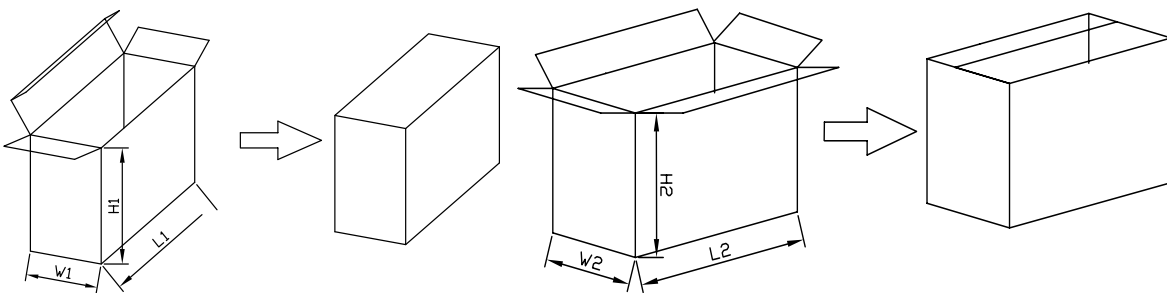

Packaging Information