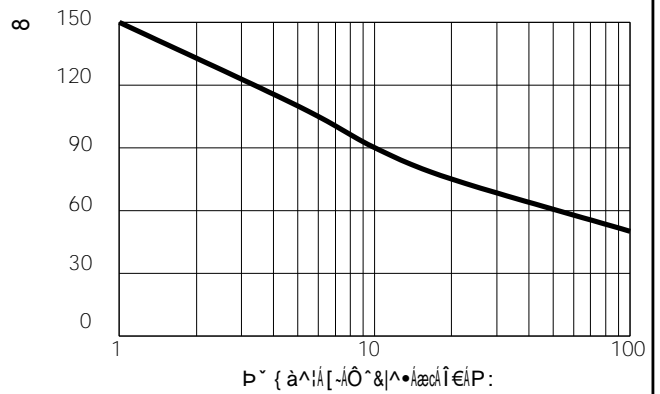

Features

DO-201AD
TSA /

Applications

Maximum ratings and electrical characteristics (T_J = 25°C unless otherwise noted)

RATINGS AND CHARACTERISTICS CURVES

PACKAGE OUTLINE DIMENSIONS

DO-201AD

				C	
				1.4	
				1.1	
				5.1	